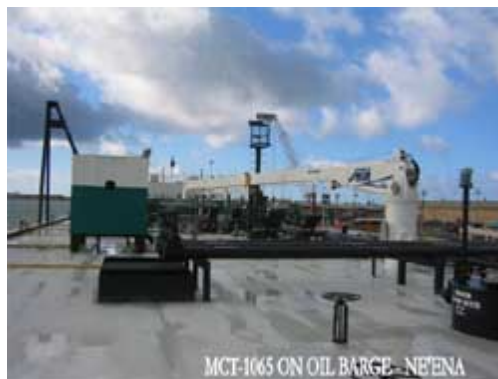

MARINE CRANES

- Telescoping
- Fixed
- Knuckle

WASTE EQUIPMENT

- Refuse Cranes

OFFSHORE CRANES

OCEANOGRAPHIC FIELD

TUGS / BARGE CRANES

NAVY VESSEL CRANES

10T fixed boom crane for oil barge

10T telescopic crane, 65 feet long, on oil barge

10T telescopic crane, 65 feet long, on oil barge Neena

Crowley Marine

MCF 1060 (280' Petroleum Barge)

MCF 2060 (Hose Handling Crane)